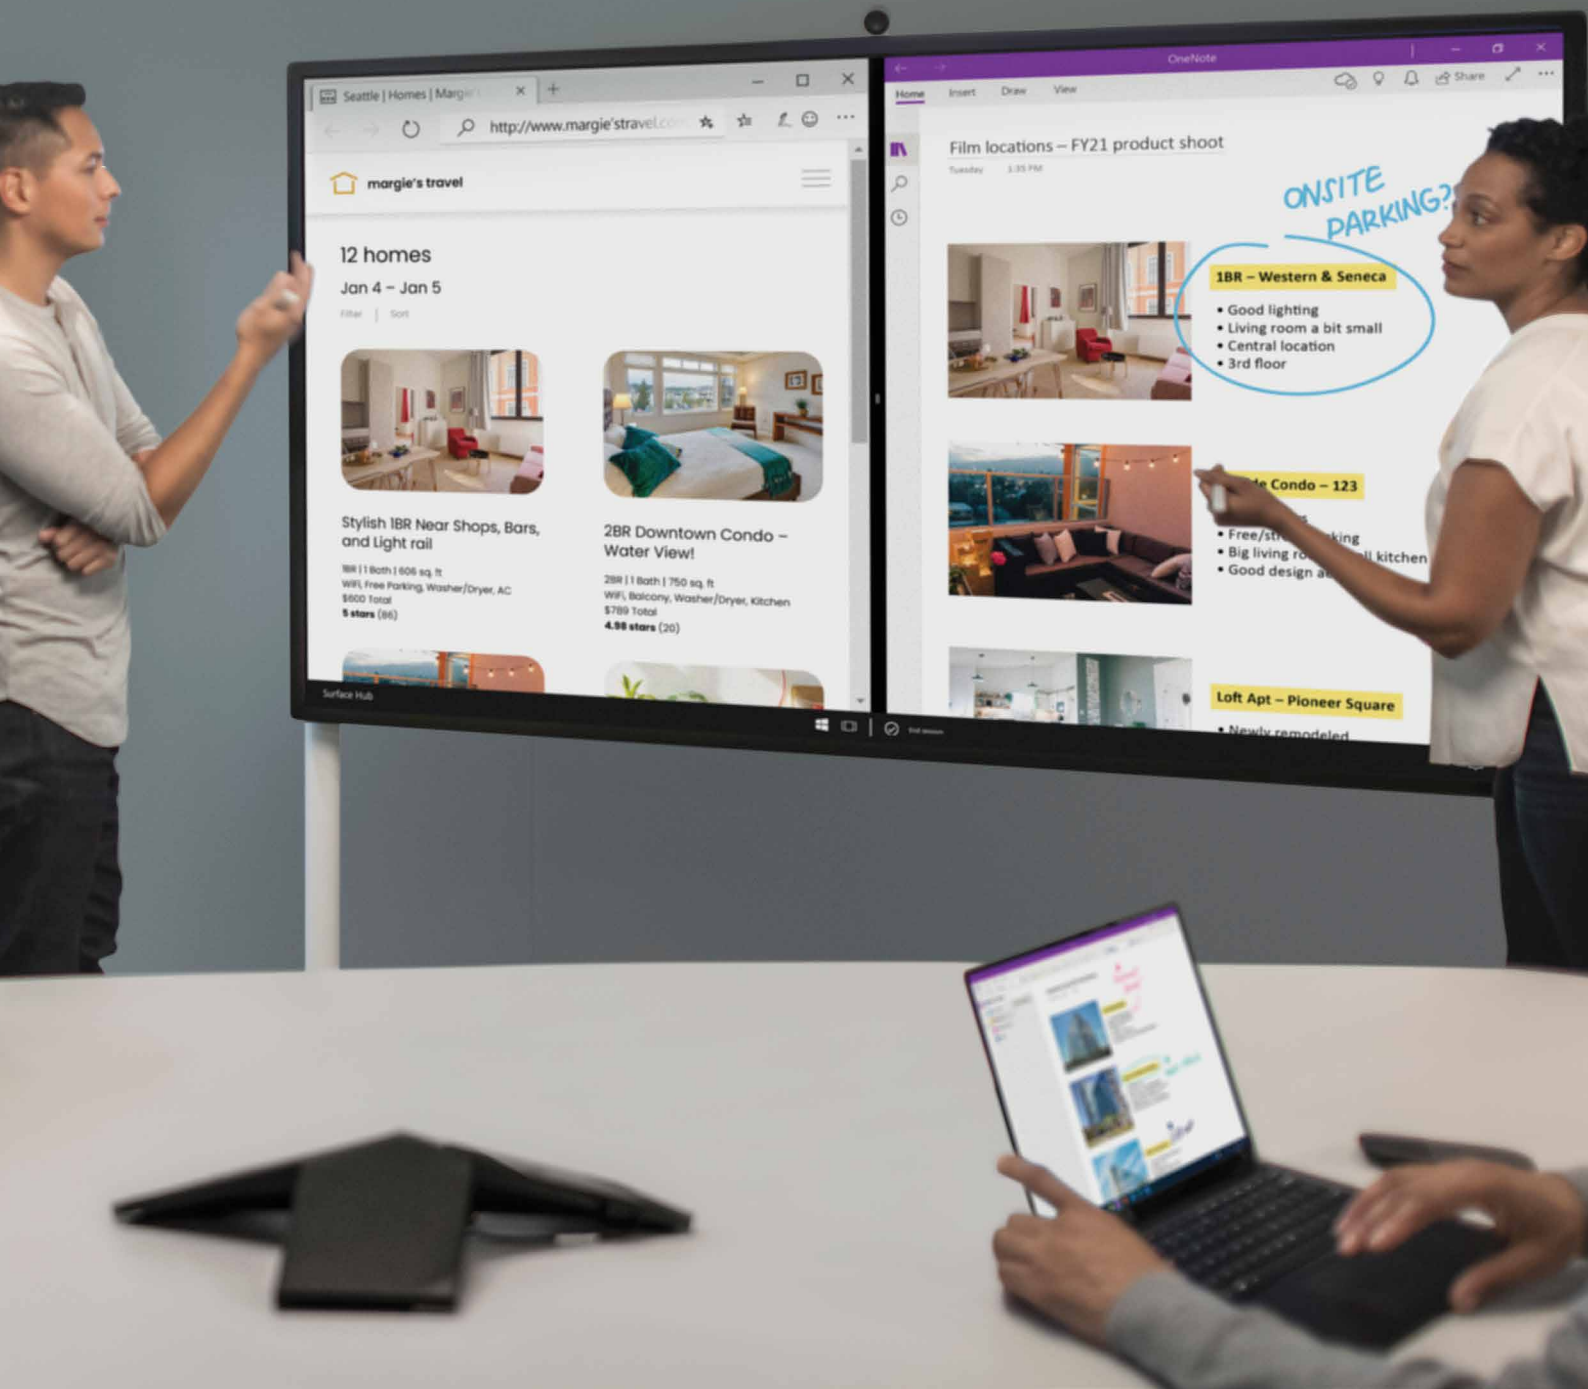

## Teamwork without boundaries

Surface Hub 2S is a team collaboration canvas for modern workplaces. It has a superior design with advanced features that get integrated with any workplace and helps your teams work together with higher efficiency and productivity.

## Teamwork anywhere

Empower teams to collaborate whenever and wherever their ideas strike. Surface Hub 2S is sleek, lightweight and features a modern design with an ultra-thin edge. With the Steelcase Roam™ Mobile Stand and APC™ Charge Mobile Battery<sup>1</sup>, experience mobile, cordless<sup>1</sup>, uninterrupted team collaboration that moves with you.

## Bring remote teams together

Be seen, be heard, and actively participate in the discussion with best-in-class technology. Engage remote teams with the Surface Hub 2 Camera<sup>2</sup>, far-field mics, and crystal clear speakers. Videos look clear and crisp on a brilliant, 4K+ screen with the highest resolution and best graphics performance in its class.

## Fluid team collaboration

Everything you need at your fingertips. Take team brainstorming to the next level with Microsoft Whiteboard, a digital canvas that teams can contribute to anytime, anywhere - across devices. Interact with them naturally with Surface Hub 2 Pen<sup>2</sup> and touch, access and share your OneDrive files or project wirelessly with Miracast. Use the native apps you need - Office 365<sup>3</sup>, Edge and leading third-party apps.<sup>4</sup>